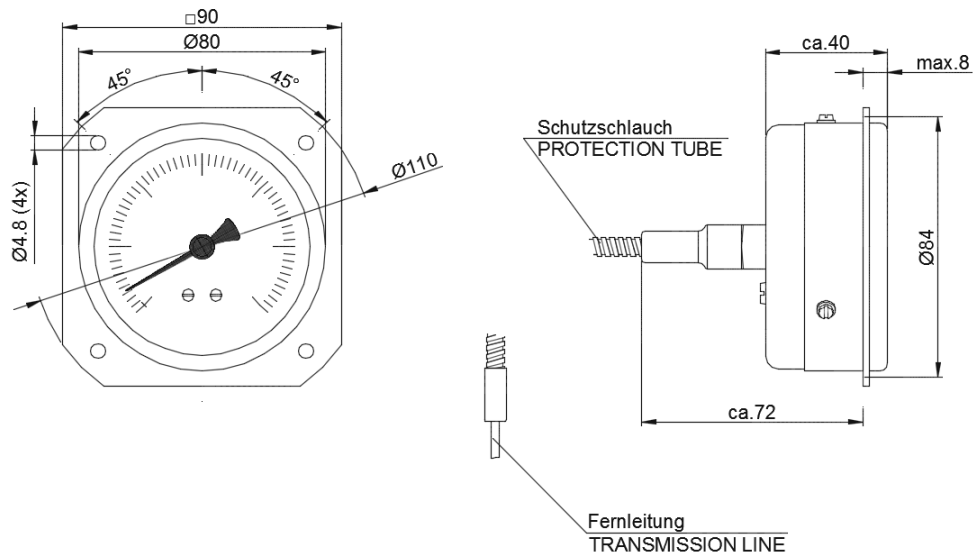

Remote Temperature Gauge - T0006

- Nominal size: 80mm
- Mechanical, unmagnetic, maintenance-free
- Shock and vibration resistant as per BV 043/044
- Motion work with dampened axis
- frontal rim for mounting on board

Applications Shipbuilding, naval shipbuilding, heating and air-conditioning technology, environmental and process technology, plant construction.

Media No contact with the measuring medium.

Specifications		
connection position	centre back, with transmission line	
bourdon tube	volute spring	
mounting position	90°	
	*other options on request	
precision class	1 as per DIN EN 837-1	
	*other options on request	
transmission medium	nitrogen	
permanent pressure	100% end of scale	
short time overpressure	with overpressure protection	
temperature feeler	T0007 (0-120°C, M18x1,5) T0009 (temperatures over 500°C, M18x1,5) T0013 (0-120°C, M22x1,5)	
Technical Limitations		
	min	max
measuring range	depending on temperature feeler	
length of transmission line	1m	10m
weight	0,8 kg (without transmission line)	
Material		
casing	brass	
wetted parts	stainless steel with synthetic coating	
window	security glass, etched on one side	
Additional Options		
coloured sections on scale	red/yellow/green	
red markings	on any specified place of the scale	
customized scale	yes/no	

Dimensions
T0006 (mm)

Dimensions
feeler T0007
(mm)

Dimensions
feeler T0009
(mm)

Dimensions
feeler T0013
(mm)

Colours				
	Casing	uncoated		-
	Frontal rim	black	RAL 9005	
		grey	RAL 7030	
	Scale background	white	RAL 9010	
		black	RAL 9005	
	Scale labels	yellow	RAL 1021	
		white	RAL 9010	
		black	RAL 9005	
	Pointer	black	RAL 9005	
		yellow	RAL 1021	
		fluorescent colour	UVC 75 green	
	Coloured markings on scale	red	RAL 2002	
		yellow	RAL 1021	
		green	RAL 6018	
		* more colour options on enquiry.		