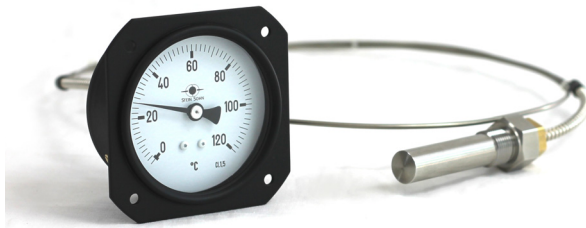

Remote Temperature Gauge - T0006

- Nominal size: 80mm
- Mechanical, unmagnetic, maintenance-free
- Shock and vibration resistant as per BV 043/044
- Motion work with dampened axis
- frontal rim for mounting on board

Applications Shipbuilding, naval shipbuilding, heating and air-conditioning technology, environmental and process technology, plant construction.

Media No contact with the measuring medium.

Specifications		
connection position	centre back, with transmission line	
bourdon tube	volute spring	
mounting position	90°	
	*other options on request	
precision class	1 as per DIN EN 837-1	
	*other options on request	
transmission medium	nitrogen	
permanent pressure	100% end of scale	
short time overpressure	with overpressure protection	
temperature feeler	T0007 (0-120°C, M18x1,5) T0009 (temperatures over 500°C, M18x1,5) T0013 (0-120°C, M22x1,5)	
Technical Limitations		
	min	max
measuring range	depending on temperature feeler	
length of transmission line	1m	10m
weight	0,8 kg (without transmission line)	
Material		
casing	brass	
wetted parts	stainless steel with synthetic coating	
window	security glass, etched on one side	
Additional Options		
coloured sections on scale	red/yellow/green	
red markings	on any specified place of the scale	
customized scale	yes/no	

Dimensions
T0006 (mm)

Dimensions
feeler T0007
(mm)

Dimensions
feeler T0009
(mm)

Dimensions
feeler T0013
(mm)

Colours				
	Casing	uncoated		-
	Frontal rim	black	RAL 9005	
		grey	RAL 7030	
	Scale background	white	RAL 9010	
		black	RAL 9005	
	Scale labels	yellow	RAL 1021	
		white	RAL 9010	
		black	RAL 9005	
	Pointer	black	RAL 9005	
		yellow	RAL 1021	
		fluorescent colour	UVC 75 green	
	Coloured markings on scale	red	RAL 2002	
		yellow	RAL 1021	
		green	RAL 6018	
		* more colour options on enquiry.		