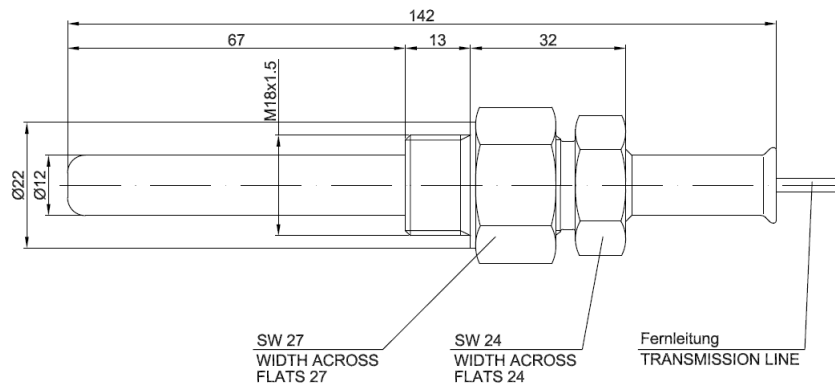

Remote Temperature Gauge - T0006

- Nominal size: 80mm
- Mechanical, unmagnetic, maintenance-free
- Shock and vibration resistant as per BV 043/044
- Motion work with dampened axis
- frontal rim for mounting on board

Applications Shipbuilding, naval shipbuilding, heating and air-conditioning technology, environmental and process technology, plant construction.

Media No contact with the measuring medium.

Specifications		
connection position	centre back, with transmission line	
bourdon tube	volute spring	
mounting position	90°	
	*other options on request	
precision class	1 as per DIN EN 837-1	
	*other options on request	
transmission medium	nitrogen	
permanent pressure	100% end of scale	
short time overpressure	with overpressure protection	
temperature feeler	T0007 (0-120°C, M18x1,5) T0009 (temperatures over 500°C, M18x1,5) T0013 (0-120°C, M22x1,5)	
Technical Limitations		
	min	max
measuring range	depending on temperature feeler	
length of transmission line	1m	10m
weight	0,8 kg (without transmission line)	
Material		
casing	brass	
wetted parts	stainless steel with synthetic coating	
window	security glass, etched on one side	
Additional Options		
coloured sections on scale	red/yellow/green	
red markings	on any specified place of the scale	
customized scale	yes/no	

Dimensions
T0006 (mm)

Dimensions
feeler T0007
(mm)

Dimensions
feeler T0009
(mm)

Dimensions
feeler T0013
(mm)

Colours				
	Casing	uncoated		-
	Frontal rim	black	RAL 9005	
		grey	RAL 7030	
	Scale background	white	RAL 9010	
		black	RAL 9005	
	Scale labels	yellow	RAL 1021	
		white	RAL 9010	
		black	RAL 9005	
	Pointer	black	RAL 9005	
		yellow	RAL 1021	
		fluorescent colour	UVC 75 green	
	Coloured markings on scale	red	RAL 2002	
		yellow	RAL 1021	
		green	RAL 6018	
		* more colour options on enquiry.		