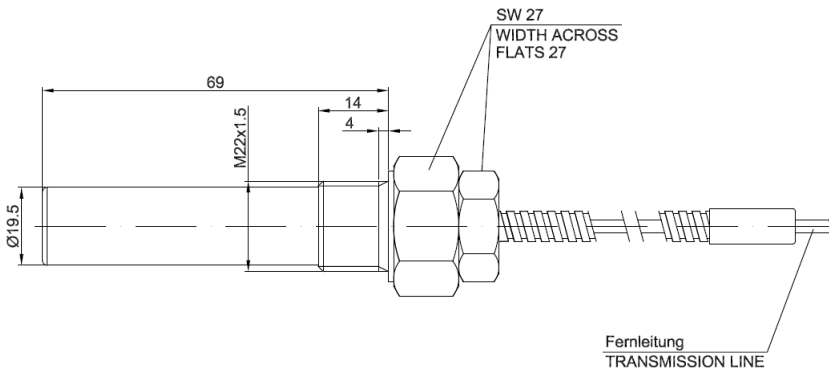

Remote Temperature Gauge - T0006

- Nominal size: 80mm
- Mechanical, unmagnetic, maintenance-free
- Shock and vibration resistant as per BV 043/044
- Motion work with dampened axis
- frontal rim for mounting on board

Applications Shipbuilding, naval shipbuilding, heating and air-conditioning technology, environmental and process technology, plant construction.

Media No contact with the measuring medium.

Specifications		
connection position	centre back, with transmission line	
bourdon tube	volute spring	
mounting position	90°	
	*other options on request	
precision class	1 as per DIN EN 837-1	
	*other options on request	
transmission medium	nitrogen	
permanent pressure	100% end of scale	
short time overpressure	with overpressure protection	
temperature feeler	T0007 (0-120°C, M18x1,5) T0009 (temperatures over 500°C, M18x1,5) T0013 (0-120°C, M22x1,5)	
Technical Limitations		
	min	max
measuring range	depending on temperature feeler	
length of transmission line	1m	10m
weight	0,8 kg (without transmission line)	
Material		
casing	brass	
wetted parts	stainless steel with synthetic coating	
window	security glass, etched on one side	
Additional Options		
coloured sections on scale	red/yellow/green	
red markings	on any specified place of the scale	
customized scale	yes/no	

Dimensions
T0006 (mm)

Dimensions
feeler T0007
(mm)

Dimensions
feeler T0009
(mm)

Dimensions
feeler T0013
(mm)

Colours				
	Casing	uncoated		-
	Frontal rim	black	RAL 9005	
		grey	RAL 7030	
	Scale background	white	RAL 9010	
		black	RAL 9005	
	Scale labels	yellow	RAL 1021	
		white	RAL 9010	
		black	RAL 9005	
	Pointer	black	RAL 9005	
		yellow	RAL 1021	
		fluorescent colour	UVC 75 green	
	Coloured markings on scale	red	RAL 2002	
		yellow	RAL 1021	
		green	RAL 6018	
		* more colour options on enquiry.		