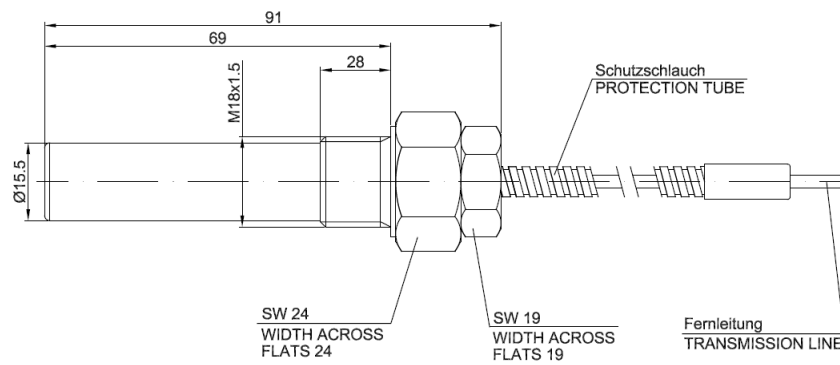

Remote Temperature Gauge - T0006

- Nominal size: 80mm
- Mechanical, unmagnetic, maintenance-free
- Shock and vibration resistant as per BV 043/044
- Motion work with dampened axis
- frontal rim for mounting on board

Applications Shipbuilding, naval shipbuilding, heating and air-conditioning technology, environmental and process technology, plant construction.

Media No contact with the measuring medium.

Specifications		
connection position	centre back, with transmission line	
bourdon tube	volute spring	
mounting position	90°	
	*other options on request	
precision class	1 as per DIN EN 837-1	
	*other options on request	
transmission medium	nitrogen	
permanent pressure	100% end of scale	
short time overpressure	with overpressure protection	
temperature feeler	T0007 (0-120°C, M18x1,5) T0009 (temperatures over 500°C, M18x1,5) T0013 (0-120°C, M22x1,5)	
Technical Limitations		
	min	max
measuring range	depending on temperature feeler	
length of transmission line	1m	10m
weight	0,8 kg (without transmission line)	
Material		
casing	brass	
wetted parts	stainless steel with synthetic coating	
window	security glass, etched on one side	
Additional Options		
coloured sections on scale	red/yellow/green	
red markings	on any specified place of the scale	
customized scale	yes/no	

Dimensions
T0006 (mm)

Dimensions
feeler T0007
(mm)

Dimensions
feeler T0009
(mm)

Dimensions
feeler T0013
(mm)

Colours				
	Casing	uncoated		-
	Frontal rim	black	RAL 9005	
		grey	RAL 7030	
	Scale background	white	RAL 9010	
		black	RAL 9005	
	Scale labels	yellow	RAL 1021	
		white	RAL 9010	
		black	RAL 9005	
	Pointer	black	RAL 9005	
		yellow	RAL 1021	
		fluorescent colour	UVC 75 green	
	Coloured markings on scale	red	RAL 2002	
		yellow	RAL 1021	
		green	RAL 6018	
		* more colour options on enquiry.		